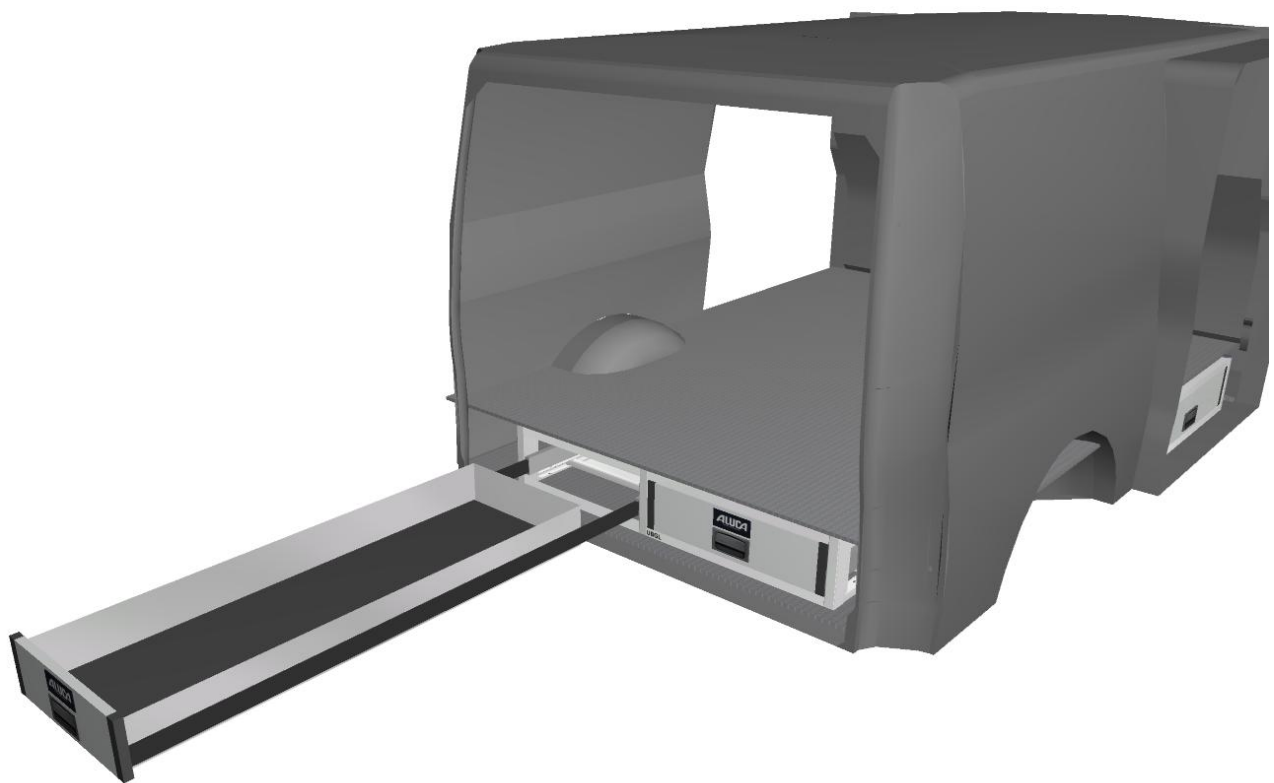

Offer no.: NOR-henrikoulie-hansen-200323-56064
Your inquiry/commission:

Quotation date: 19.08.2020
Page: 2 of 5

Manufacturer: Mercedes-Benz
Vehicle type: Vito
Modelyear:: 14
Wheel base: 3200
Roof shape: Normaldach/missing
Sliding door: RE/LI