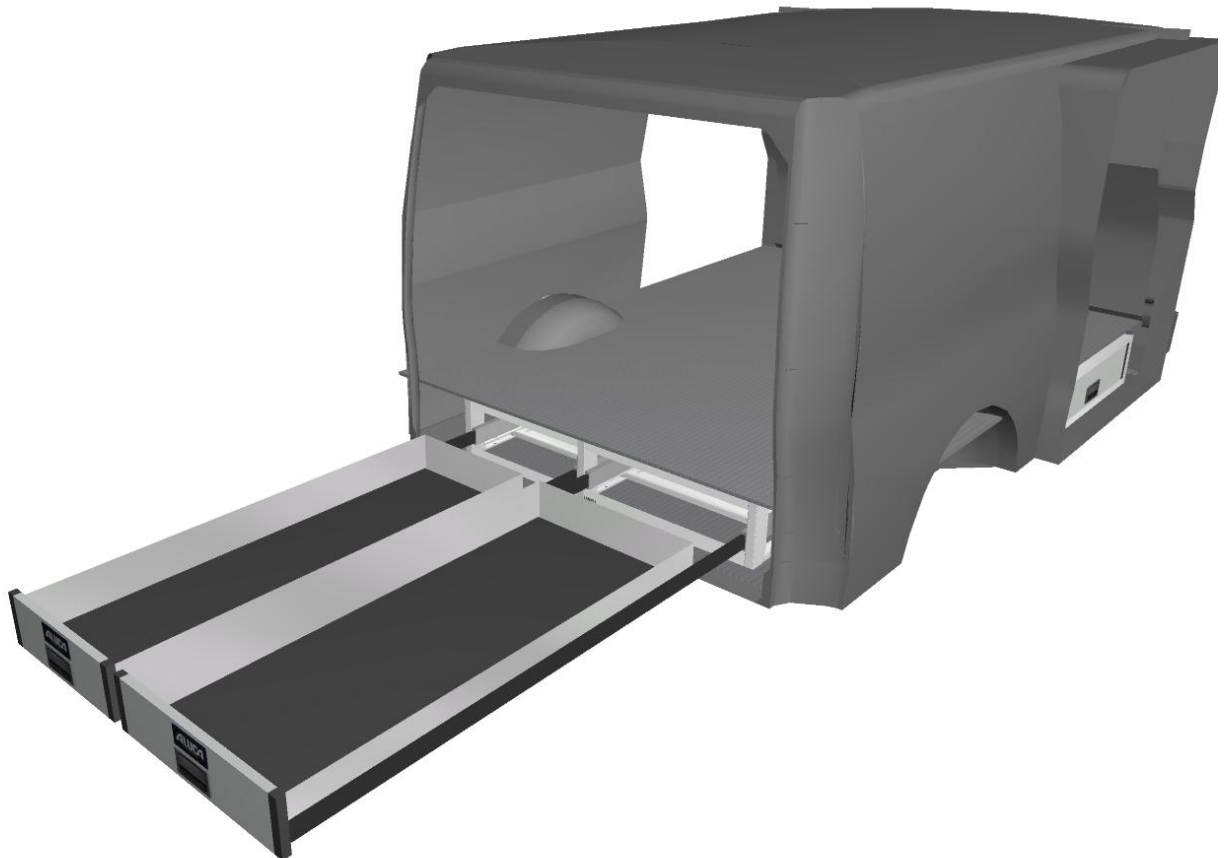

Offer no.: NOR-henrikoulie-hansen-200323-56064
Your inquiry/commission:

Quotation date: 19.08.2020
Page: 3 of 5

Manufacturer: Mercedes-Benz
Vehicle type: Vito
Modelyear:: 14
Wheel base: 3200
Roof shape: Normaldach/missing
Sliding door: RE/LI