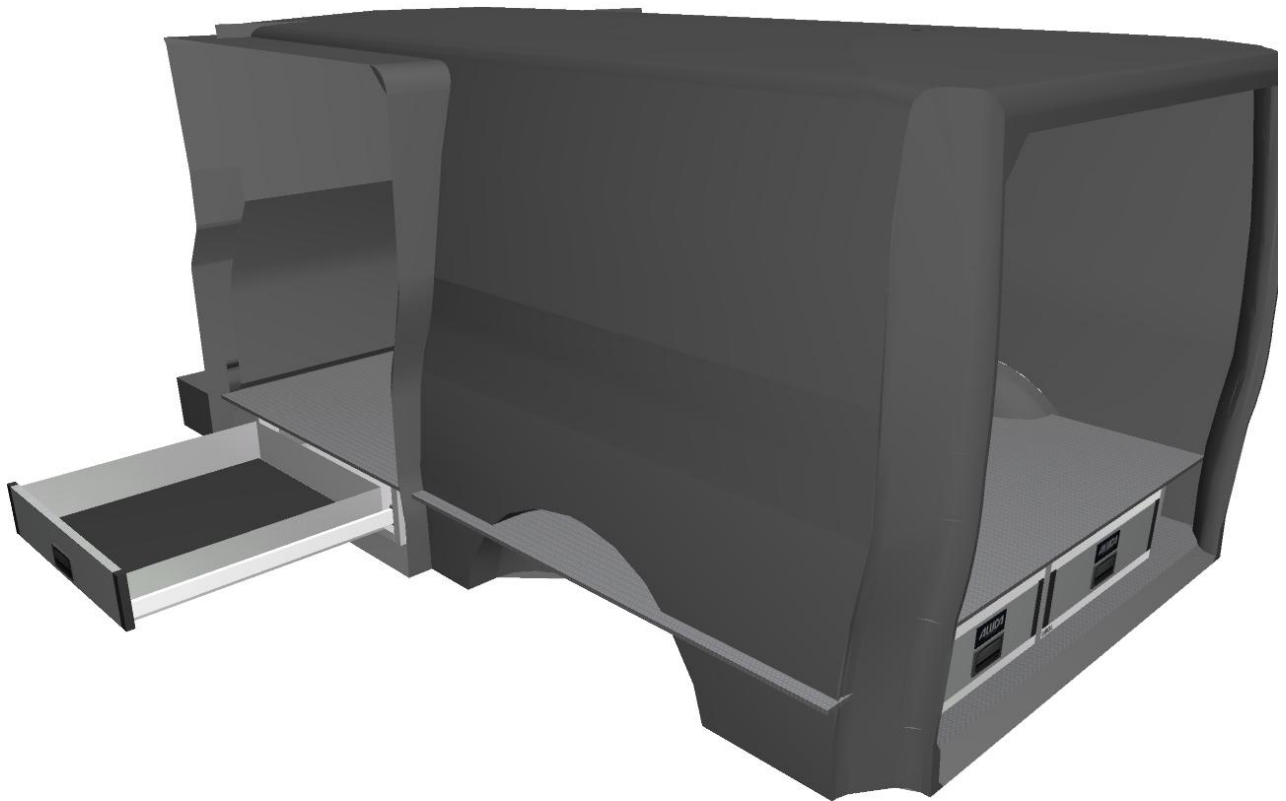

Offer no.: NOR-henrikoulie-hansen-200323-56064
Your inquiry/commission:

Quotation date: 19.08.2020
Page: 5 of 5

Manufacturer: Mercedes-Benz
Vehicle type: Vito
Modelyear:: 14
Wheel base: 3200
Roof shape: Normaldach/missing
Sliding door: RE/LI